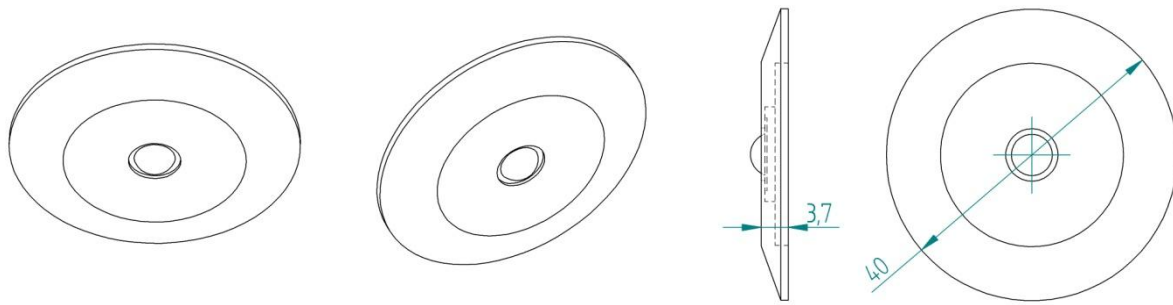

stellar

180lm, 350/700mA, 50000h, 1-3W, 6-8pch

„Stellar“ is a miniature, wide beam light, which is suitable not only for decorative and furniture lighting but also for general, bathroom, emergency and hallway lighting. Wide choice of case and light colour enables to find best solution. This lamp can be used with controlled and uncontrolled power supply, with current up to 700mA. Spring mount makes installation easy, needs no special tools and the position is slightly adjustable. For decorative lighting we recommend spacing 30-60cm and current up to 350mA, for general lighting use 1-2 lamps per sq metre and 700mA current.

- power 1-3W
- current 350mA – 750mA
- 100 – 180 lumens
- beam angle $\pm 45^\circ$ (50%)
- 6 – 8 units per power supply
- surface temperature 20..70°C
- installation hole 20..30mm
- wire length 200mm

Beam characteristics(cd), 350mA, cool white

STELLAR – XX – YY – OO

options

NS – no spring

SW – custom length wires

case colour

PW – pure white

WW – beige white