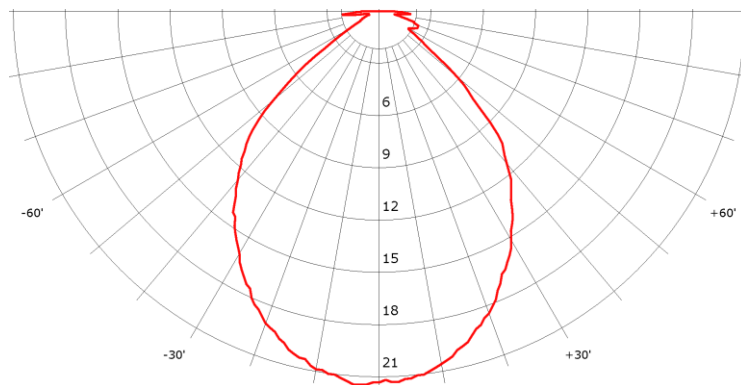

stellar

180lm, 350/700mA, 50000h, 1-3W, 6-8pch

„Stellar“ is a miniature, wide beam light, which is suitable not only for decorative and furniture lighting but also for general, bathroom, emergency and hallway lighting. Wide choice of case and light colour enables to find best solution. This lamp can be used with controlled and uncontrolled power supply, with current up to 700mA. Spring mount makes installation easy, needs no special tools and the position is slightly adjustable. For decorative lighting we recommend spacing 30-60cm and current up to 350mA, for general lighting use 1-2 lamps per sq metre and 700mA current.

- power 1-3W
- current 350mA – 750mA
- 100 – 180 lumens
- beam angle $\pm 45^\circ$ (50%)
- 6 – 8 units per power supply
- surface temperature 20..70°C
- installation hole 20..30mm
- wire length 200mm

Beam characteristics(cd), 350mA, cool white

STELLAR – XX – YY – OO

options

NS – no spring

SW – custom length wires

case colour

PW – pure white

WW – beige white